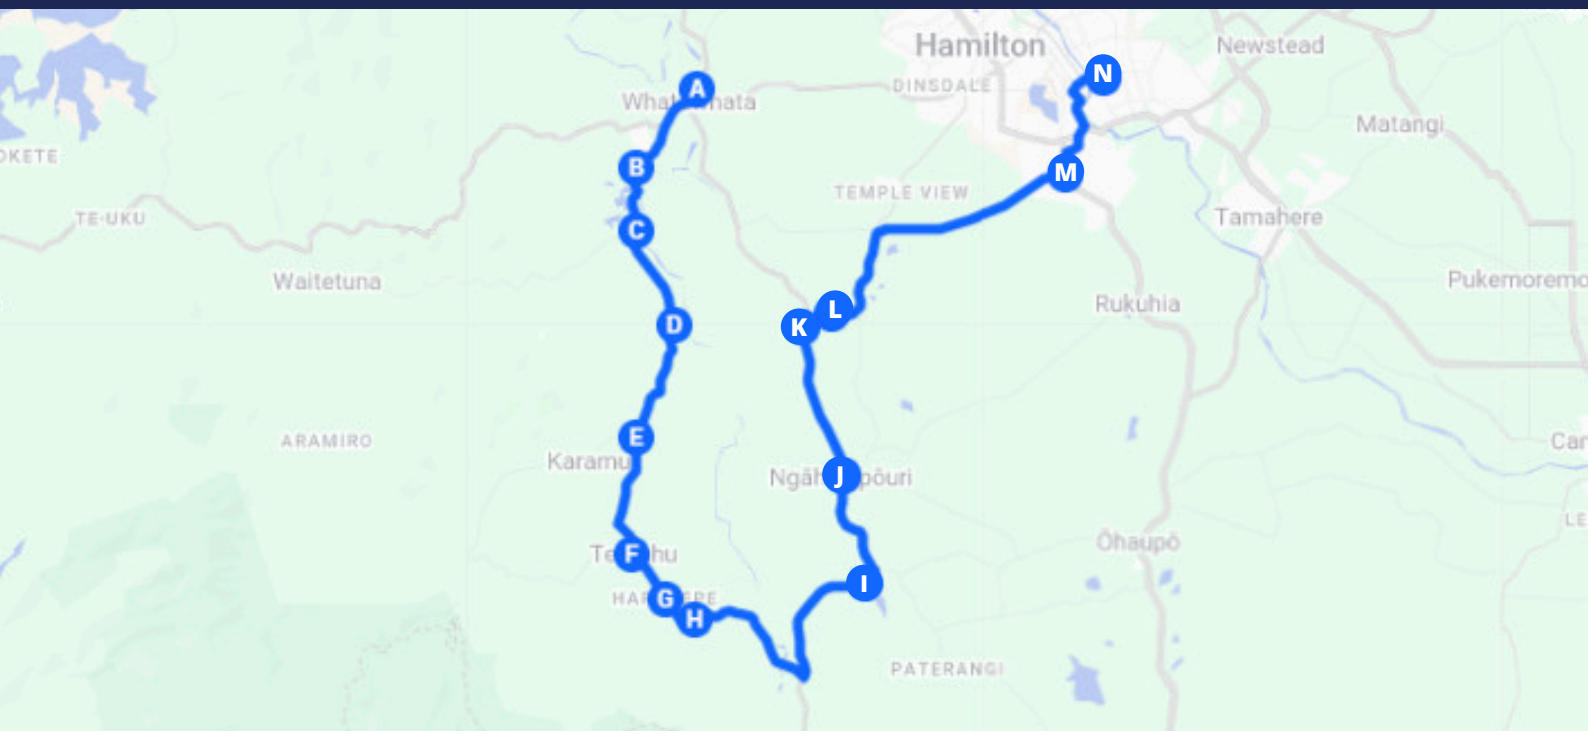

# Route D030520 Whatawhata

Valid as of 18 May 2026

D030520 - Whatawhata AM Route			D030520 - Whatawhata PM Route		
Time	Stop	Location	Time	Stop	Location
7.10AM	A	Te Kowhai Golf Club - Store Road	3.40PM	N	Sacred Heart College - Firth Street
7.14AM	B	Corner Te Pahu & Ferguson Roads	4.02PM	L	Camp Tuhikaramea, 735 Tuhikaramea Road
7.16AM	C	Corner Te Pahu & Old Mountain Roads	4.06PM	K	Corner Kakaramea & Livingstone Roads
7.20AM	D	1480 Te Pahu Road	4.18PM	J	Ngahinapouri School - Reid Road
7.23AM	E	Corner Te Pahu & Simmond Roads	4.21PM	I	846 Kakaramea Road
7.28AM	F	Te Pahu Village opposite Church	4.26PM	G	Corner Te Pahu & Corcoran Roads
7.29AM	H	Corner Te Pahu & Grove Roads	4.28PM	F	Te Pahu Village Church
7.39AM	I	813 Kakaramea Road	4.32PM	E	Corner Te Pahu & Limeworks Loop Roads
7.45AM	J	Ngahinapouri School - Reid Road	4.35PM	D	1525 Te Pahu Road
7.50AM	K	Corner Kakaramea & Livingstone Roads	4.39PM	C	Corner Te Pahu & Old Mountain Roads
7.53AM	L	936 Tuhikaramea Road	4.41PM	B	Corner Te Pahu & Ferguson Roads
8.00AM	M	Interchange outside 40 Collins Road - swap buses here for Waikato Dio or St John's College	4.43PM	A	Te Kowhai Golf Club - Store Road
8.20AM	N	Sacred Heart College - Clyde Street			

Please note the times listed above are approximate and are subject to change due to circumstances outside of our control e.g. weather, traffic, road works etc.

We encourage all passengers to arrive 5 minutes prior to the suggested departure time.